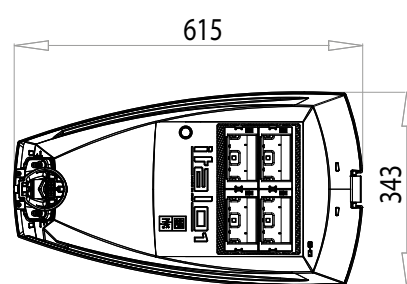

SERIE SICUREZZA | SAFETY SERIES