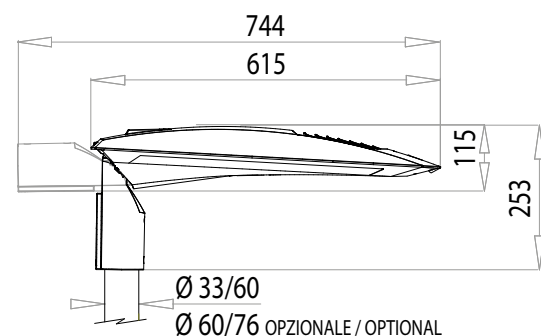

SERIE SICUREZZA | SAFETY SERIES